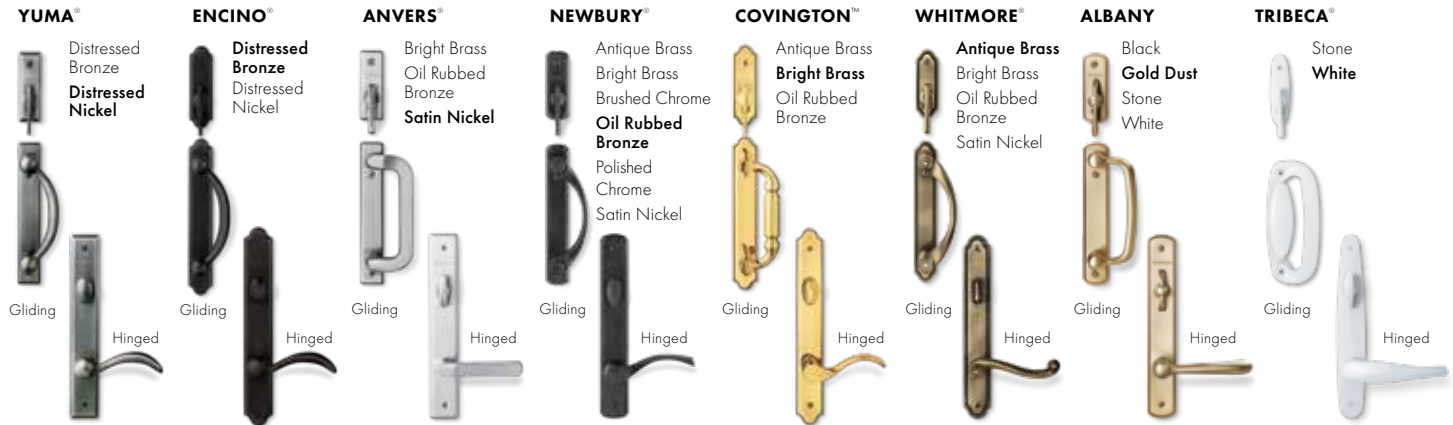

## FINISH OPTIONS

### EXTERIOR COLORS

### INTERIOR OPTIONS

**Wood Species** All wood interiors are unfinished unless an interior finish is specified.

**Factory-Finished Interiors** Shown on pine. Available on pine, maple and oak only.

Naturally occurring variations in grain, color and texture of wood make each window one of a kind.

## HARDWARE OPTIONS\*\*

Bold name denotes finish shown.